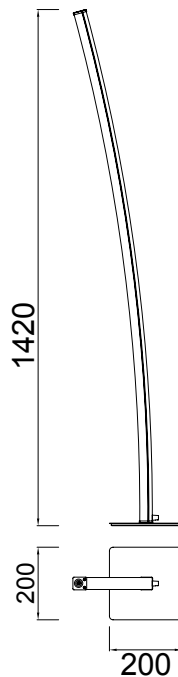

LED 23W 3000K 1631lm - 100/240V

Plata - Silver

Cromo - Chrome

Difusor Acrílico - Acrylic Diffuser

5101_Plafón - Ceiling Lamp

[38]

LED 26W 3000K 1800lm - 100/240V

Plata - Silver

Cromo - Chrome

Difusor Acrílico - Acrylic Diffuser

5102_Aplique - Wall Lamp

LED 5,4W 3000K 378lm - 100/240V

Plata - Silver

Cromo - Chrome

Difusor Acrílico - Acrylic Diffuser

Surf

Mantra Team, 2016

5103_Sobremesa - Table Lamp

LED 11W 3000K 784lm - 100/240V 

Plata - Silver 

Cromo - Chrome 

Difusor Acrílico - Acrylic Diffuser 

5104_Pie de Salón - Floor Lamp

LED 23W 3000K 1590lm - 100/240V 