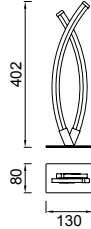

Surf

Mantra Team, 2016

5103_Sobremesa - Table Lamp

LED 11W 3000K 784lm - 100/240V

Plata - Silver

Cromo - Chrome

Difusor Acrílico - Acrylic Diffuser