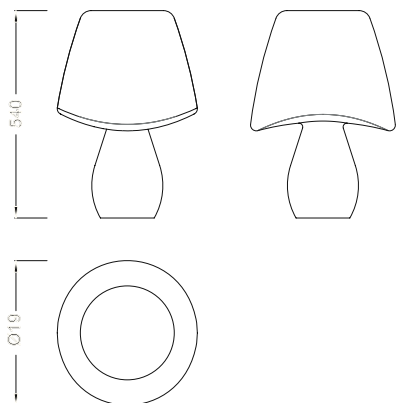

1501 [Interior/ Indoor] - Sobremesa/ Table Lamp

1500 [Exterior/ Outdoor] - Sobremesa/ Table Lamp