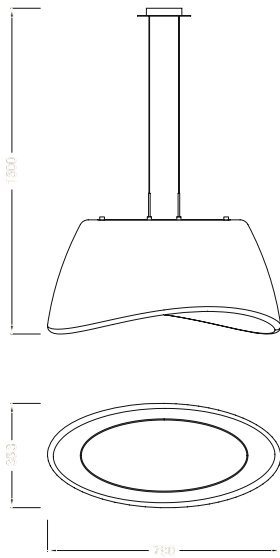

1504 - Colgante/Pendant Lamp

E27 2x20W - 220/240V (no incl.)

Difusor Acrílico - Acrylic Diffuser