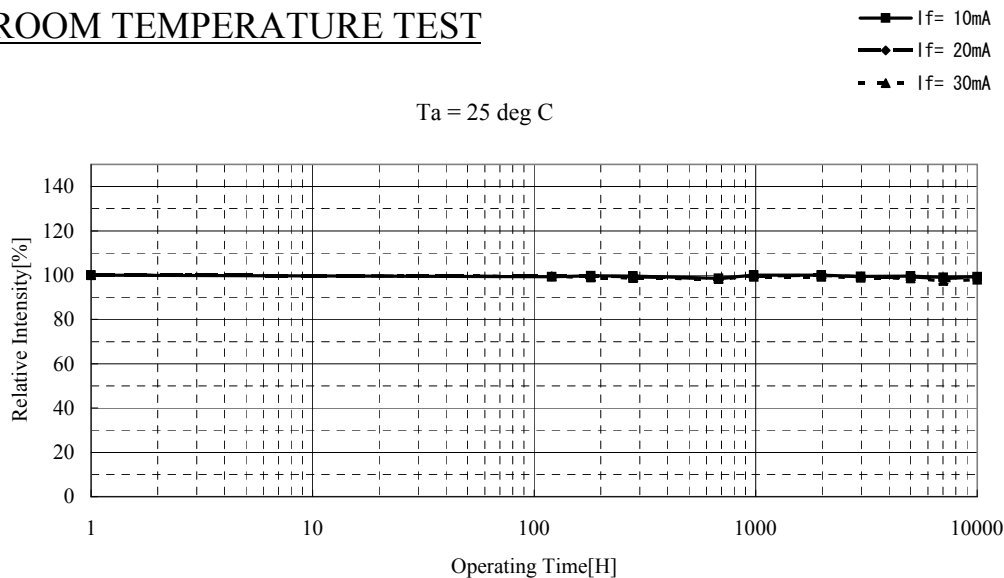

NSPW series WHITE LED Life Data

NSPW500DS/NSPW510DS/NSPW300DS/NSPW310DS/NSPW570DS/NSPW510DS-D1

ROOM TEMPERATURE TEST

Ta = 25 deg C

HIGH TEMPERATURE TEST

Ta = 60 deg C

HIGH TEMPERATURE TEST

Ta = 85 deg C

HIGH TEMPERATURE & HIGH HUMIDITY

Ta = 60 deg C, RH = 90%