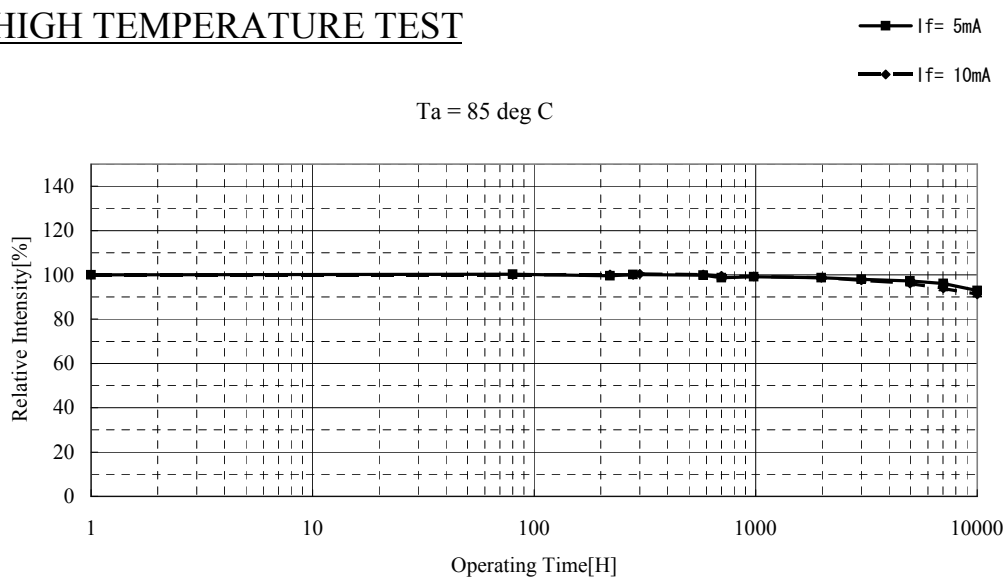

NSPW series WHITE LED Life Data

NSPW500DS/NSPW510DS/NSPW300DS/NSPW310DS/NSPW570DS/NSPW510DS-D1

ROOM TEMPERATURE TEST

Ta = 25 deg C

HIGH TEMPERATURE TEST

Ta = 60 deg C

HIGH TEMPERATURE TEST

Ta = 85 deg C

HIGH TEMPERATURE & HIGH HUMIDITY

Ta = 60 deg C, RH = 90%