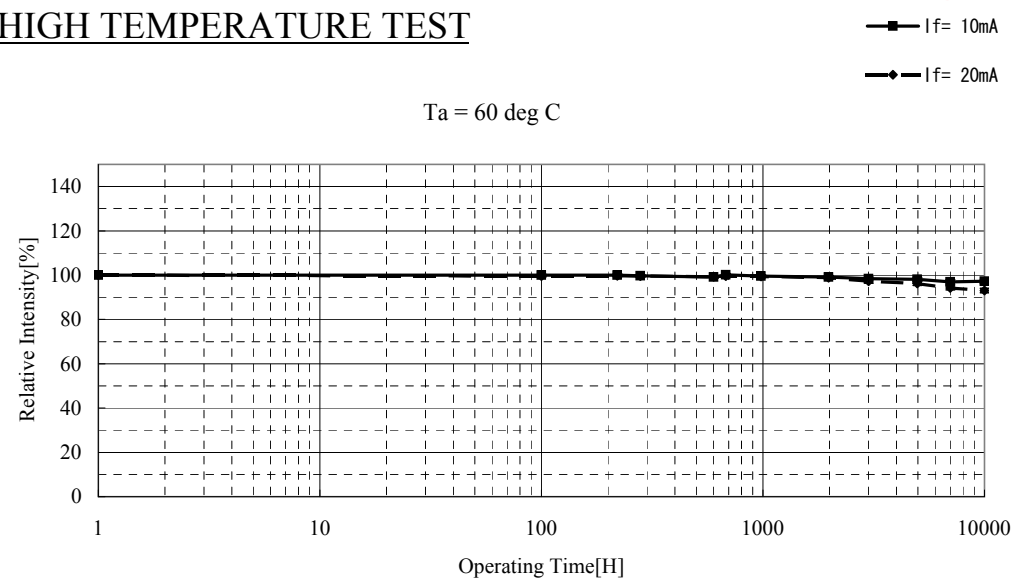

NSPW series WHITE LED Life Data

NSPW500DS/NSPW510DS/NSPW300DS/NSPW310DS/NSPW570DS/NSPW510DS-D1

ROOM TEMPERATURE TEST

Ta = 25 deg C

HIGH TEMPERATURE TEST

Ta = 60 deg C

HIGH TEMPERATURE TEST

Ta = 85 deg C

HIGH TEMPERATURE & HIGH HUMIDITY

Ta = 60 deg C, RH = 90%